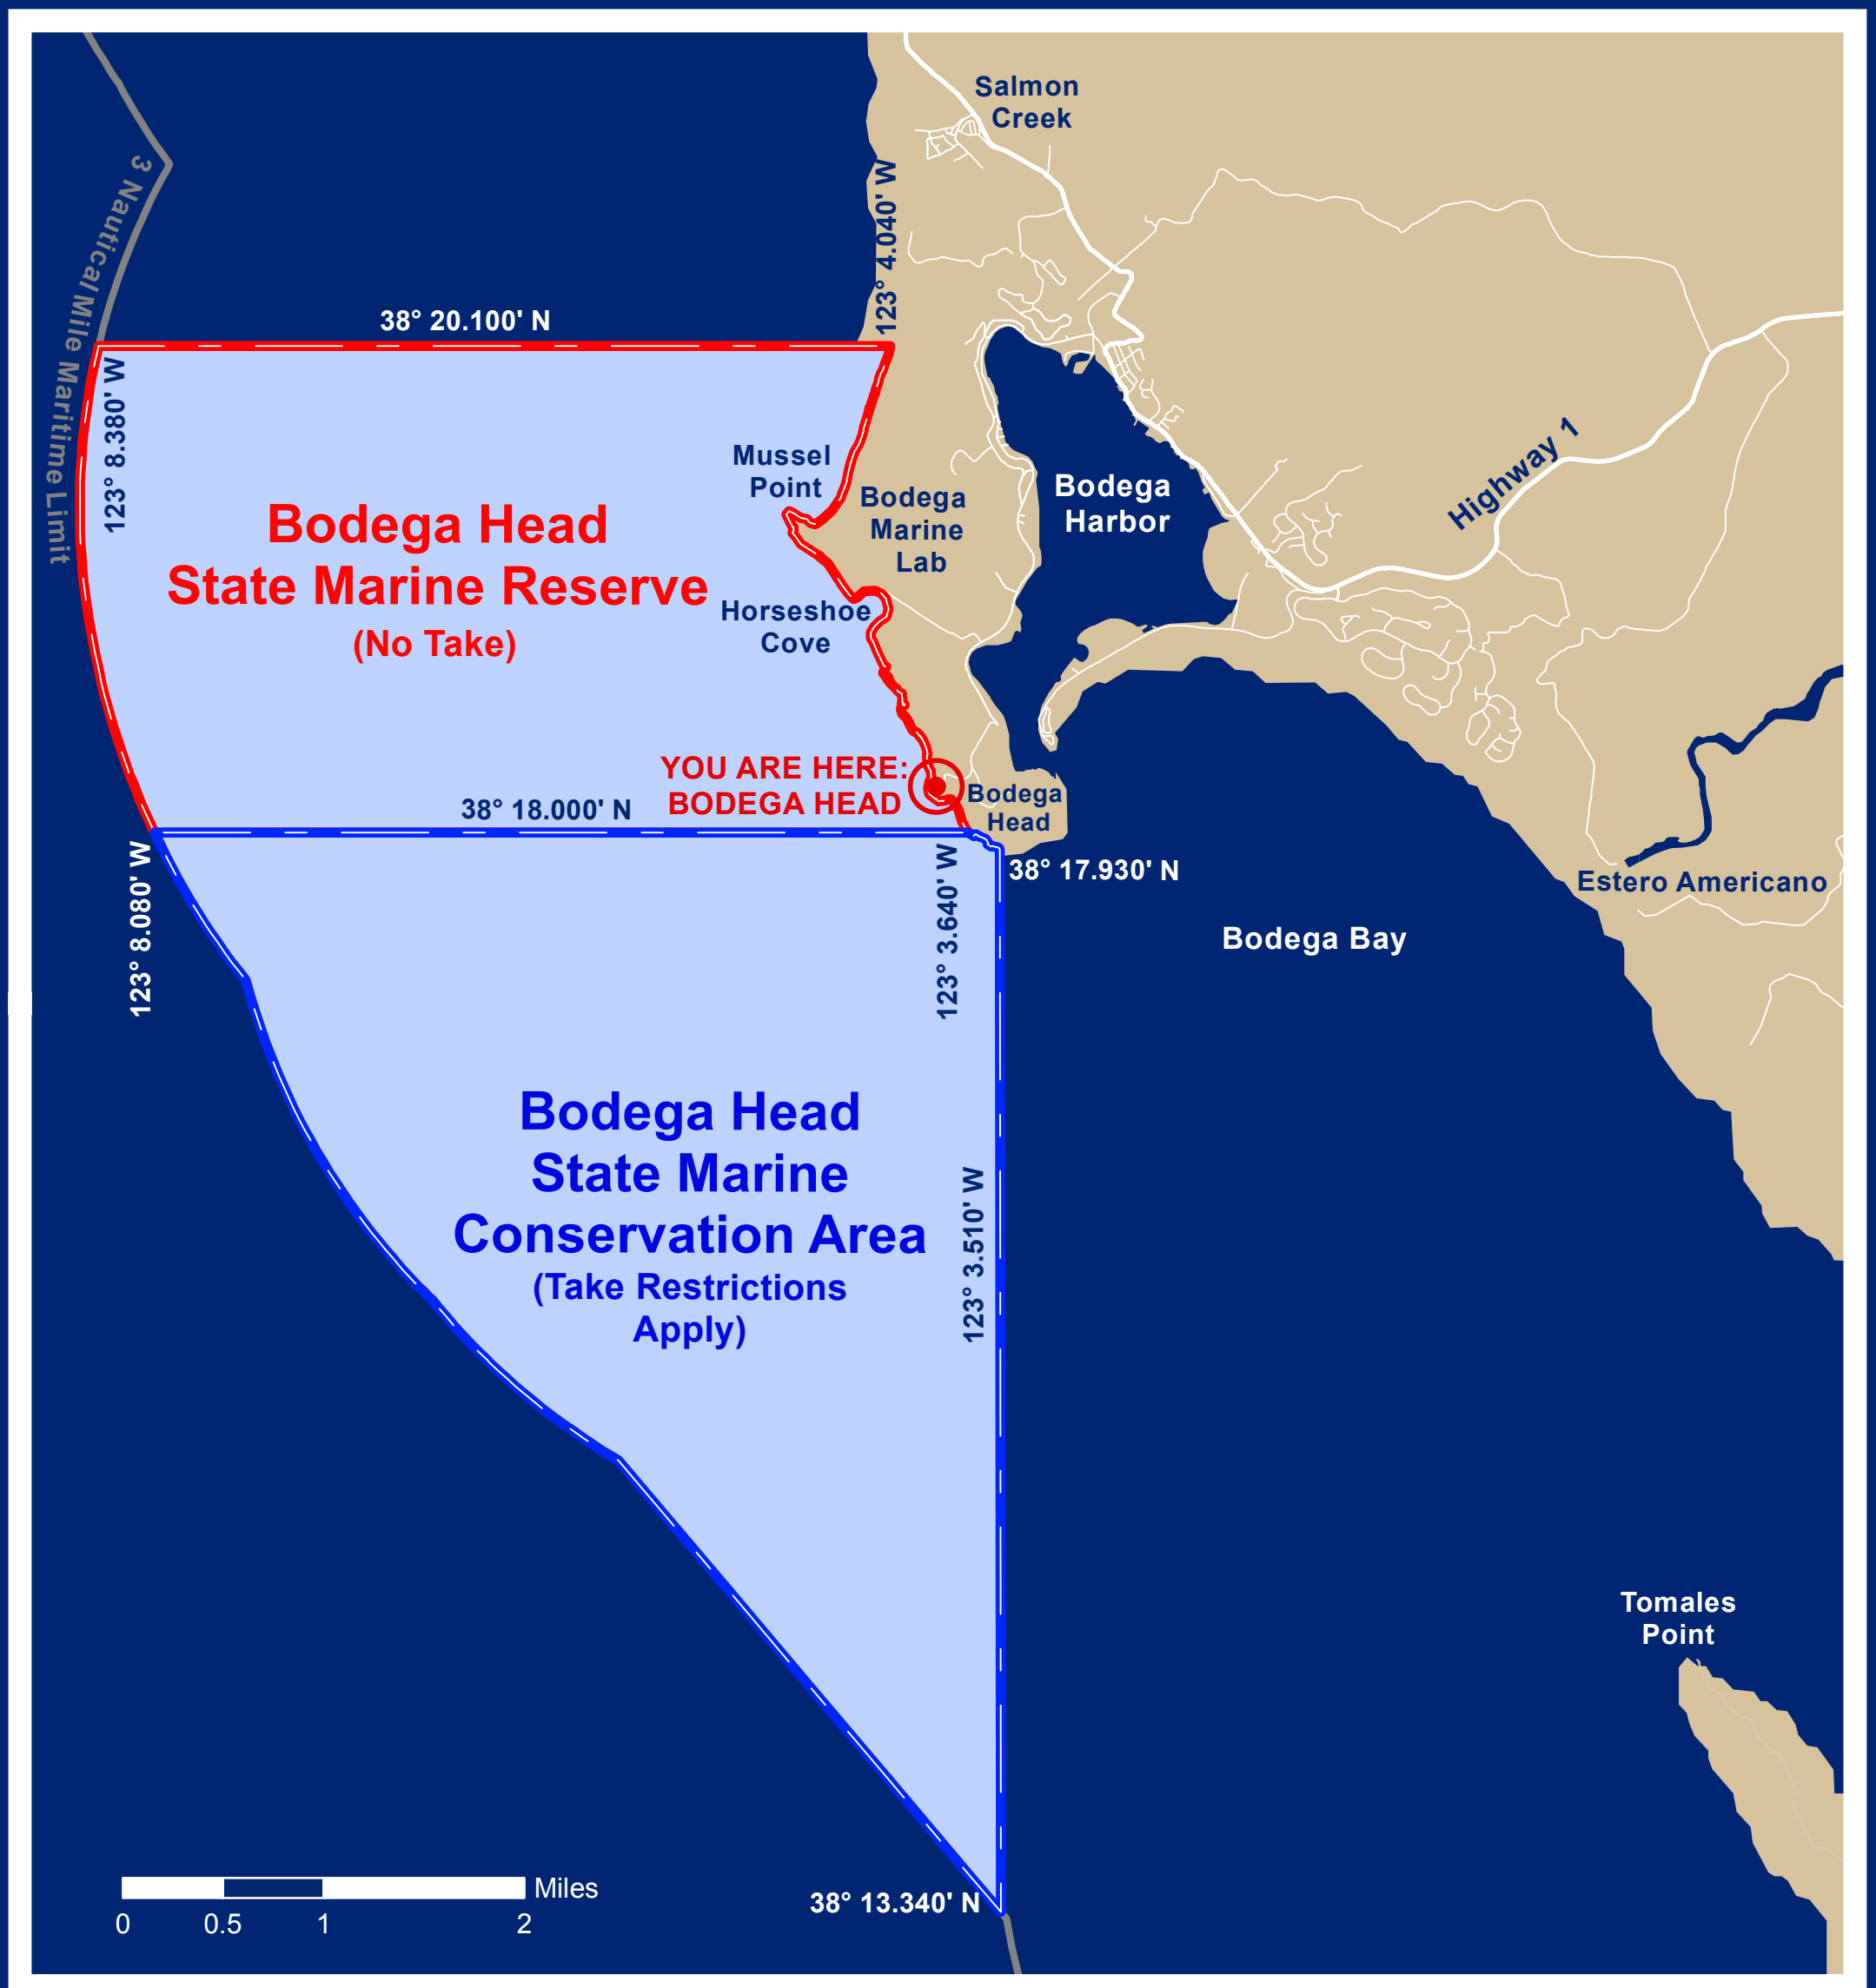

MARINE PROTECTED AREA

BODEGA HEAD STATE MARINE RESERVE

TAKE RESTRICTIONS APPLY

PESCA RESTRINGIDA

CDFW-MPA
Mobile

C.C.R. Title 14, Section 632. Report violations to 1-888-334-CalTIP (1-888-334-2258). For more detailed information on regulations, boundaries, coordinates, and definitions, visit: www.wildlife.ca.gov/marine/MPA